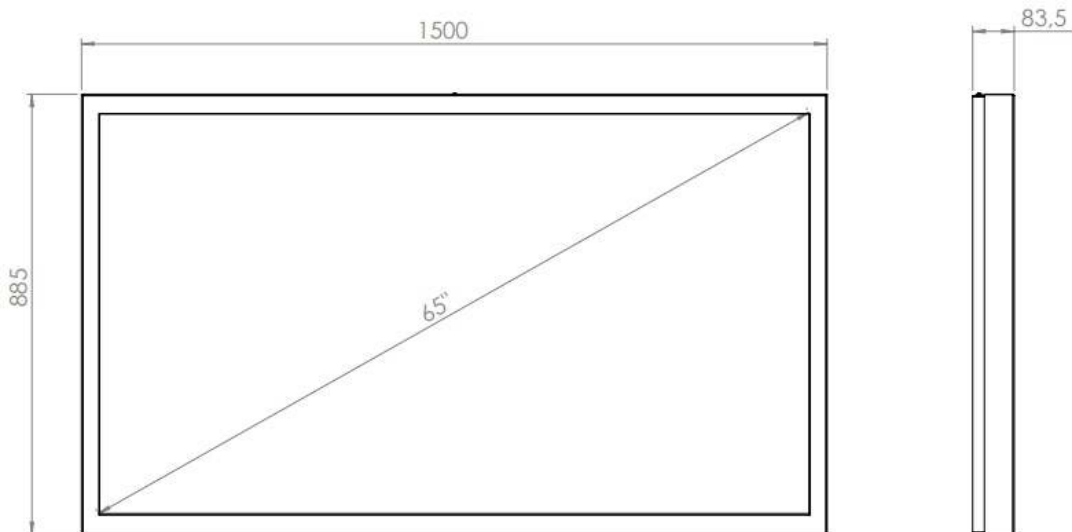

Our wall casing PROTECT use polycarbonate to protect the display. Different models in landscape and portrait mode to allow airflow from top to bottom as only the sides are covered completely to the wall. Space for computer and power plugs inside. Available in black and white as standard

TECHNICAL DRAWING

SPECIFICATION

Features

No visible cables
Space for computer and powerplugs inside
Covered from sides
Cable outlets on top and bottom
Optimized air ventilation for portrait mode
Wall mount included
Polycarbonate protection

Material options

Powder coated metal

Display options

VESA 200x200 / 300x300

Powder coating colors

Black, RAL 9005str
White, RAL 9003str
Custom color upon request

Part number & Description

WC6500-0101-51 Wall casing, Landscape, White, Polycarbonate